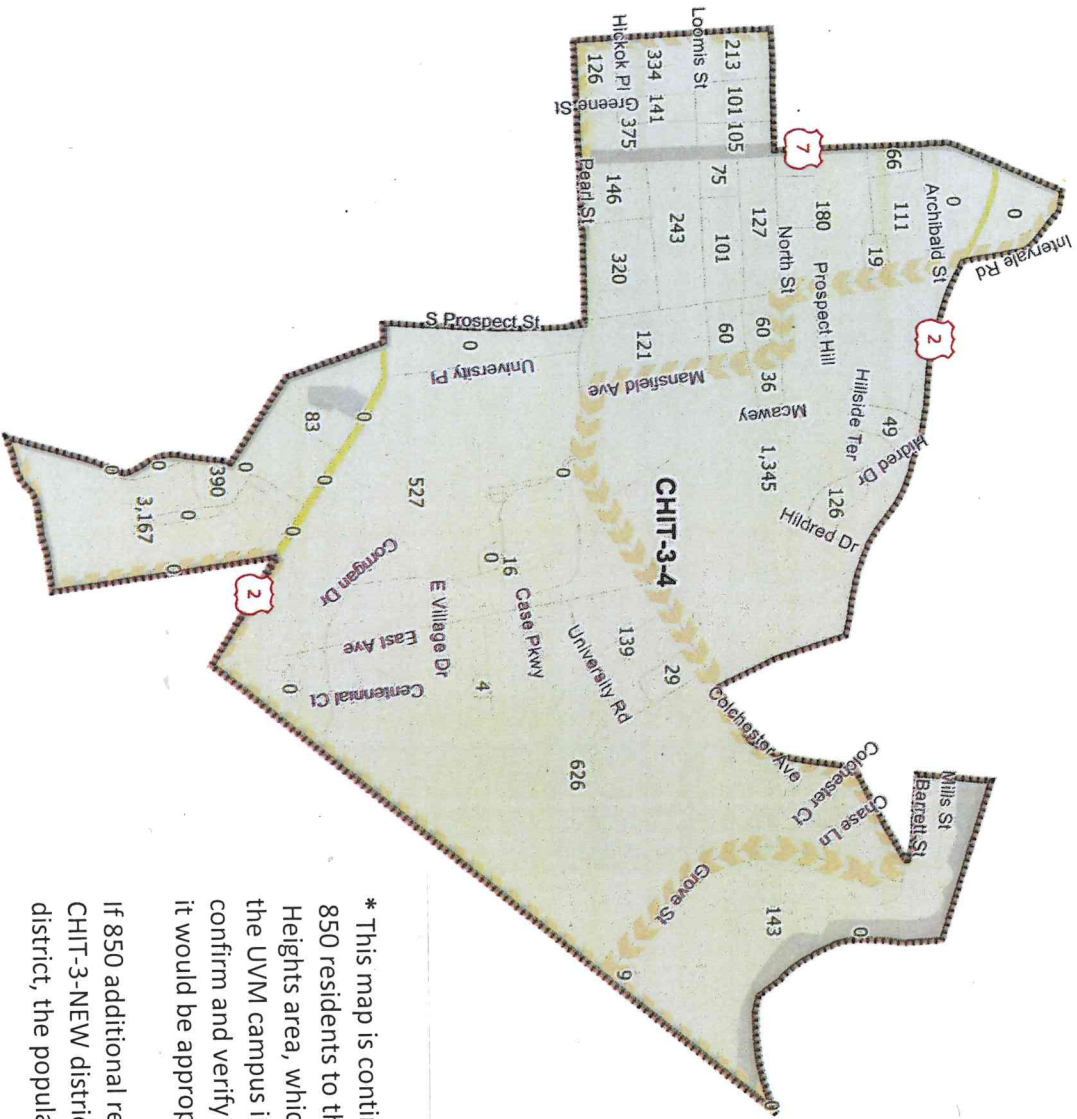

District: CHIT-3-4

Field	Value
District	CHIT-3-4
Population	9713
% Deviation	16.41%
Formula Field	CHIT-3-4

* This map is contingent on the potential addition of approximately 850 residents to the CHIT-3-NEW district, attributable to the University Heights area, which were mistakenly included in the adjacent block on the UVM campus in the CHIT-3-4 district. Efforts are underway to confirm and verify that the Census count in these blocks is inaccurate and it would be appropriate to make this shift.

If 850 additional residents are attributed to the proposed CHIT-3-NEW district and subtracted to the proposed 3-4 district, the population and deviation will change as follows:

CHIT-3-NEW:	Population	4430
	Deviation	6.18%
CHIT-4:	Population	8863
	Deviation	6.22%