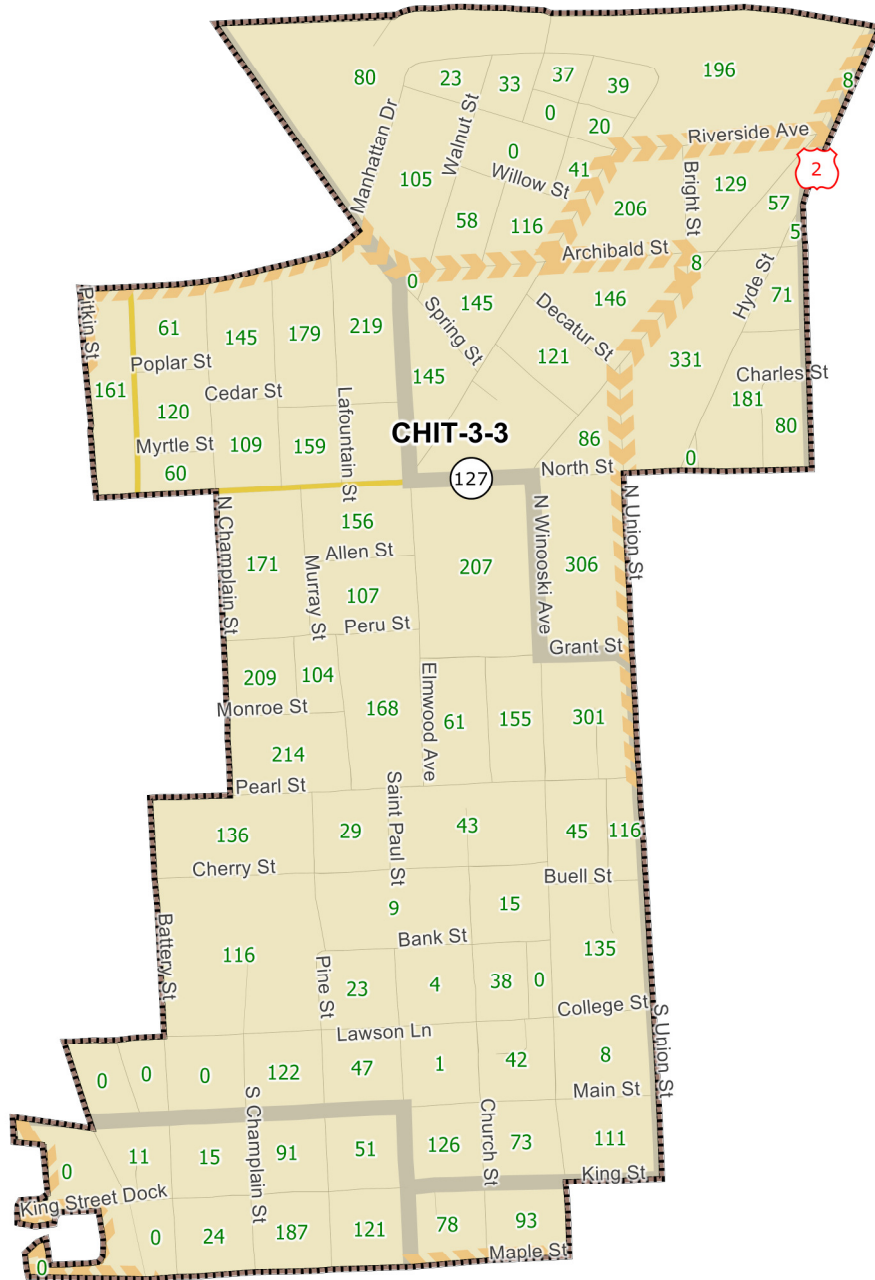

District: CHIT-3-3

Field	Value
District	CHIT-3-3
Population	8106
Deviation	-238
% Deviation	-2.85%
Formula Field	CHIT-3-3