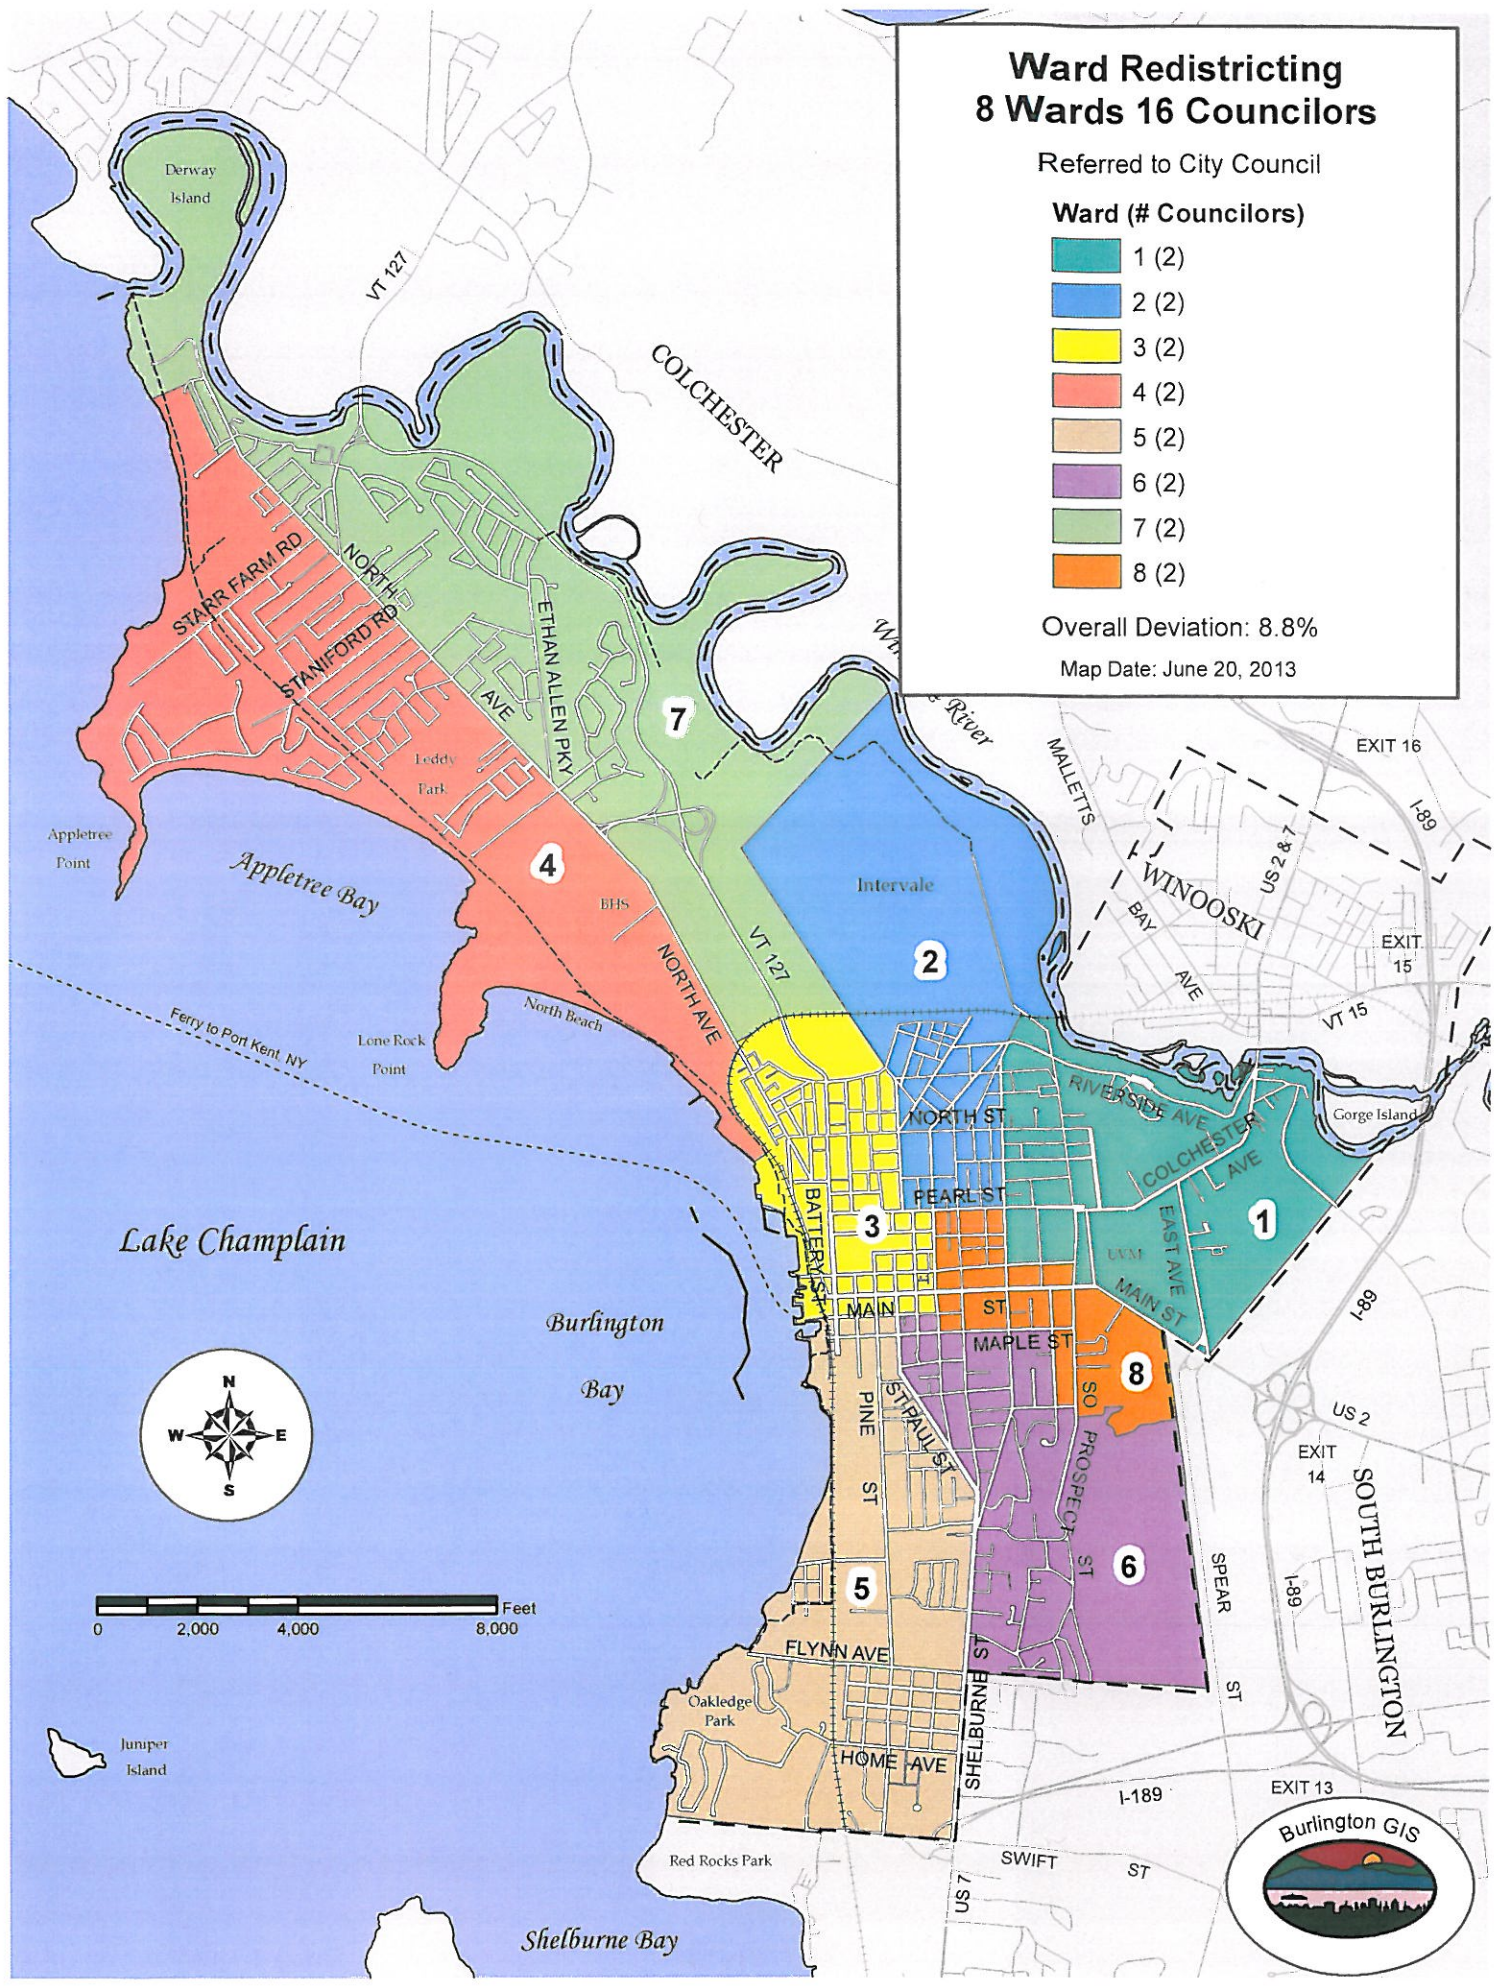

Ward Redistricting 8 Wards 16 Councilors

Referred to City Council

Ward (# Councilors)

- 1 (2)
- 2 (2)
- 3 (2)
- 4 (2)
- 5 (2)
- 6 (2)
- 7 (2)
- 8 (2)

Overall Deviation: 8.8%

Map Date: June 20, 2013

Lake Champlain